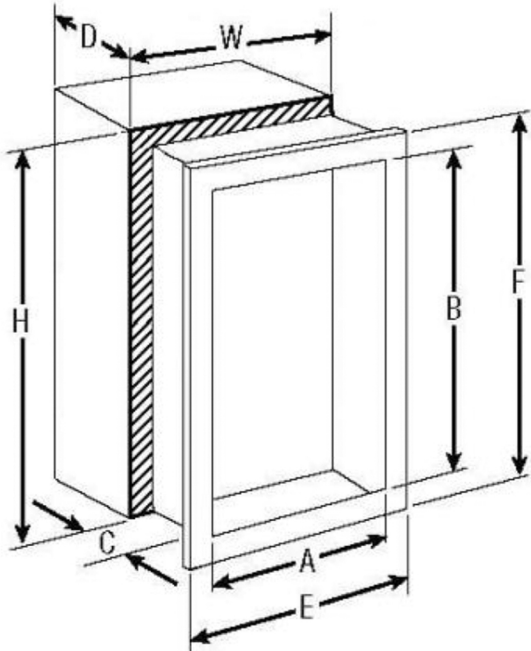

FX2 -SEMI-RECESSED STAINLESS STEEL SQUARE EDGE SUBMITTAL : DIMENSIONS

DOOR SERIES #	Tub I.D.			Frame O.D.		Wall Opening		
	A	B	C	E	F	W	H	D
6036	24	30	6	27 3/8	33 3/8	26 5/16	32 5/16	5 15/16
6136	24	30	8	27 3/8	33 3/8	26 5/16	32 5/16	7 15/16
6236	24	34 3/4	6	27 3/8	38 1/8	26 5/16	37 1/16	5 15/16
6436	24	34 3/4	8	27 3/8	38 1/8	26 5/16	37 1/16	7 15/16
6636	24	38 3/4	8	27 3/8	42 1/8	26 5/16	37 1/16	7 15/16
6336	30	30	8	33 3/8	33 3/8	32 1/16	32 5/16	7 15/16
6536	32 3/4	34 3/4	8	36 1/8	38 1/8	35 1/16	37 1/16	7 15/16
7236	32 3/4	38 3/4	8	36 1/8	42 1/8	35 1/16	41 1/16	7 15/16

Top View

Square Trim

Knockouts are not provided on Fire-Rated Cabinets